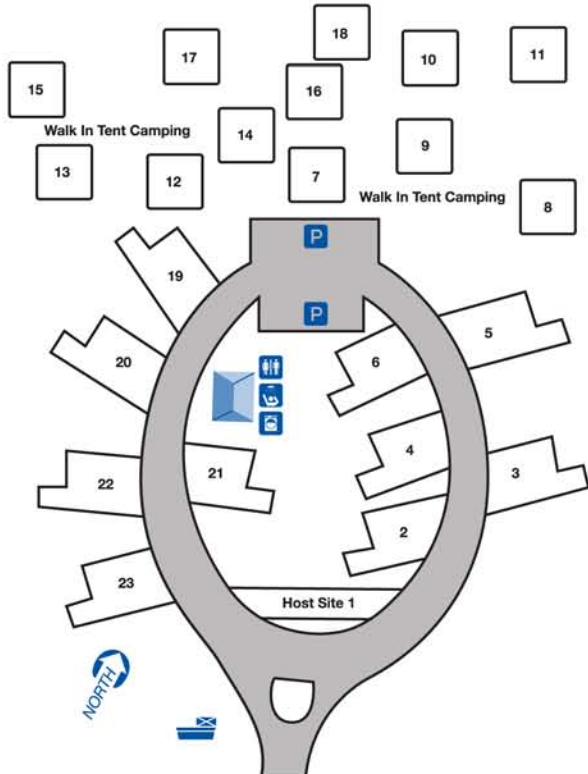

## CHATTAHOOCHEE BEND STATE PARK

**Legend**

- Restrooms
- Showers
- Laundry
- Parking
- Dumpster
- Dump Station

**Legend**

- Restrooms
- Showers
- Laundry
- Parking
- Dumpster
- Dump Station

**Legend**

- Restrooms
- Showers
- Dump Station
- Trail Head
- Picnic Area
- Platform Camping
- Trail
- Observation Tower