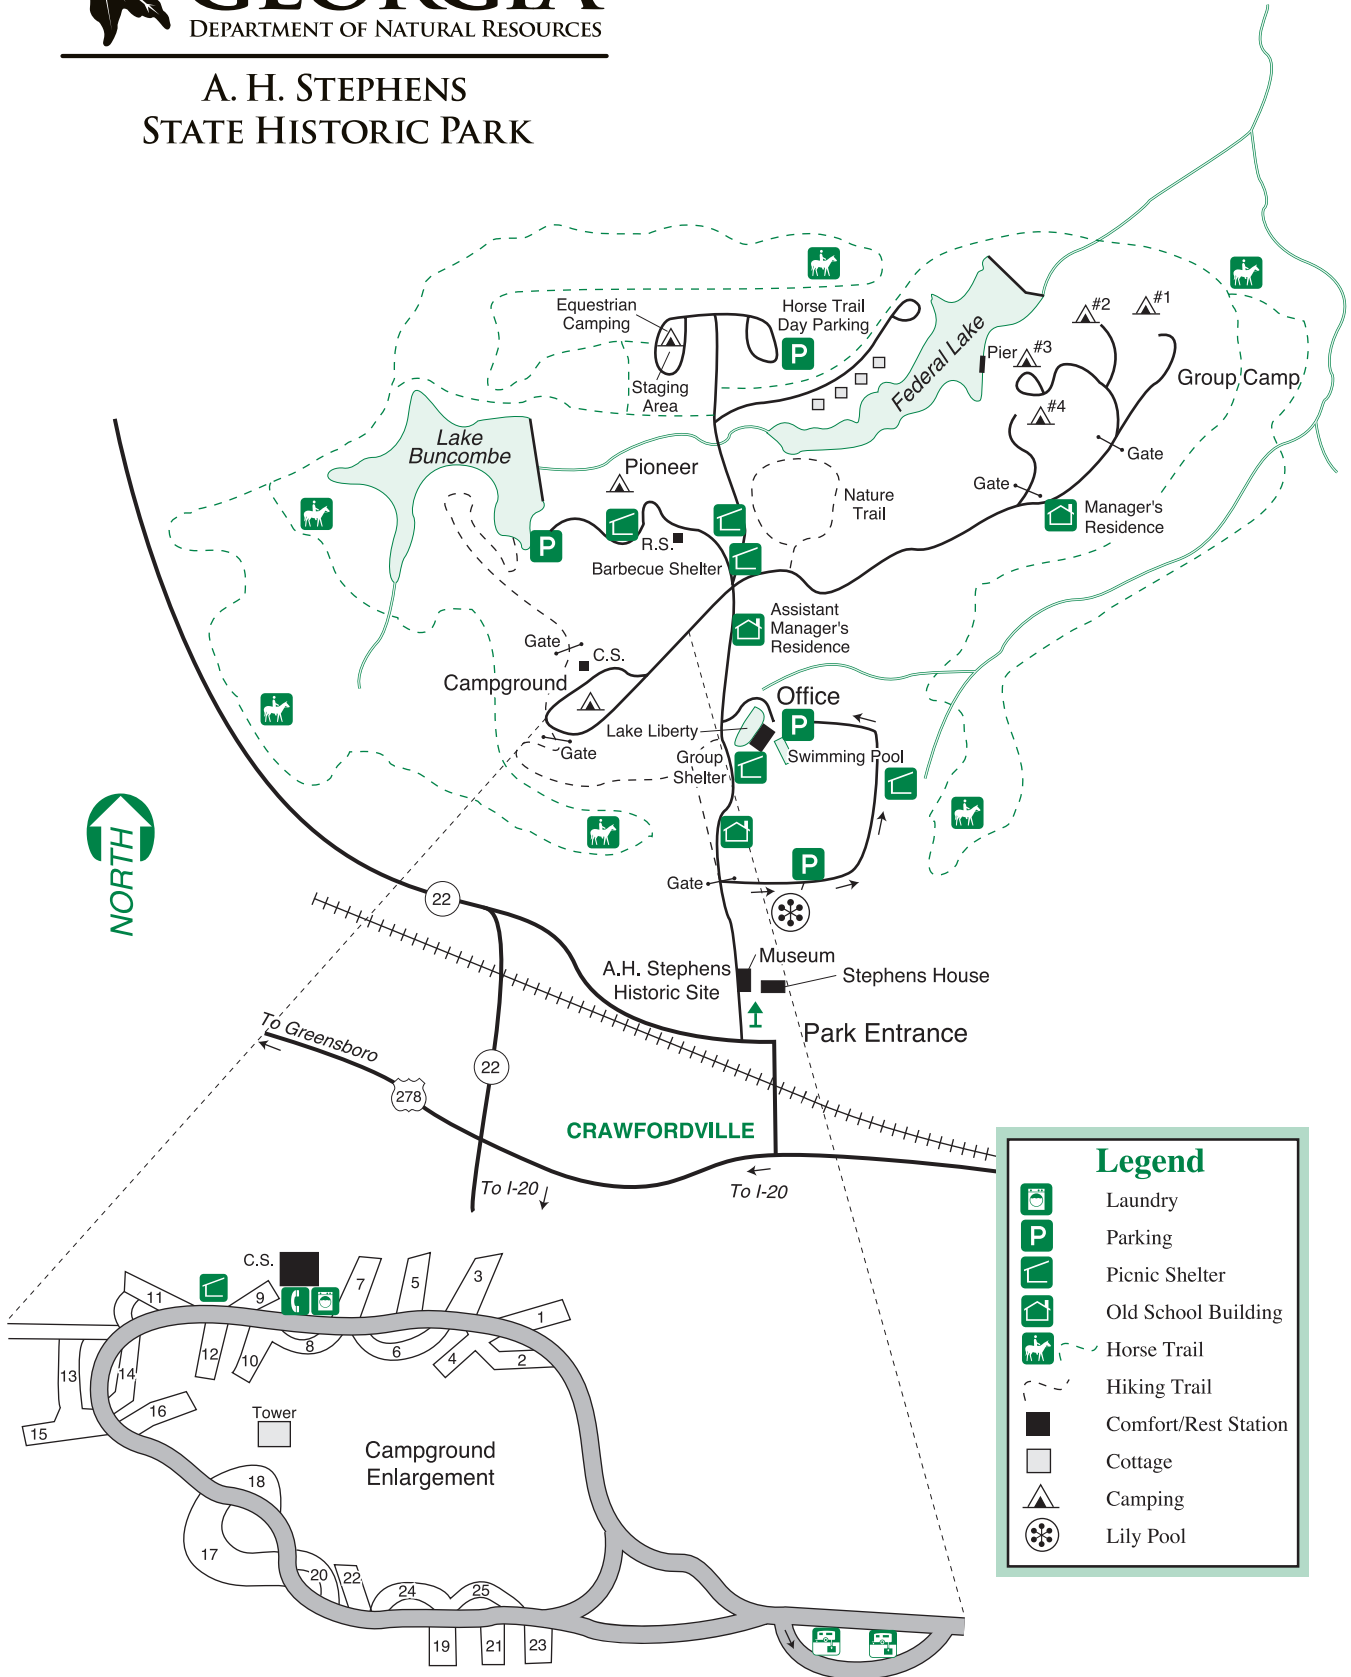

A. H. STEPHENS STATE HISTORIC PARK

Legend

-  Laundry
-  Parking
-  Picnic Shelter
-  Old School Building
-  Horse Trail
-  Hiking Trail
-  Comfort/Rest Station
-  Cottage
-  Camping
-  Lily Pool