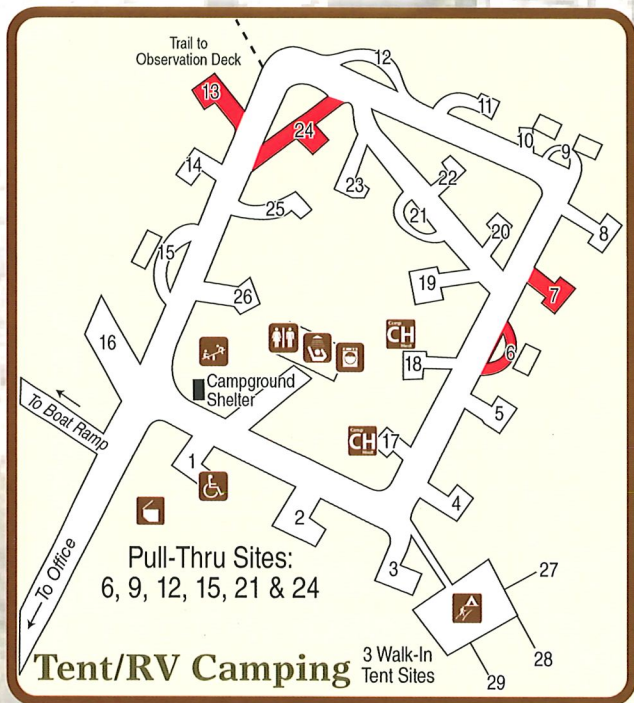

Magnolia Springs State Park

GEORGIA
DEPARTMENT OF NATURAL RESOURCES
STATE PARKS & HISTORIC SITES

(478) 982-1660
GaStateParks.org

Legend

Picnic Shelter	Spring	Boat Ramp
Cottage	Nature Center	Fishing Dock
Restrooms	Playground	Boat Rental
Phone	Splash Pad	Observation Deck
Laundry	Staff Residence	Camp Host
Dump Station	Bathhouse	Handicap Site
Parking	Walk-in Camping	Dumpster
Museum	Amphitheater	50 Amps