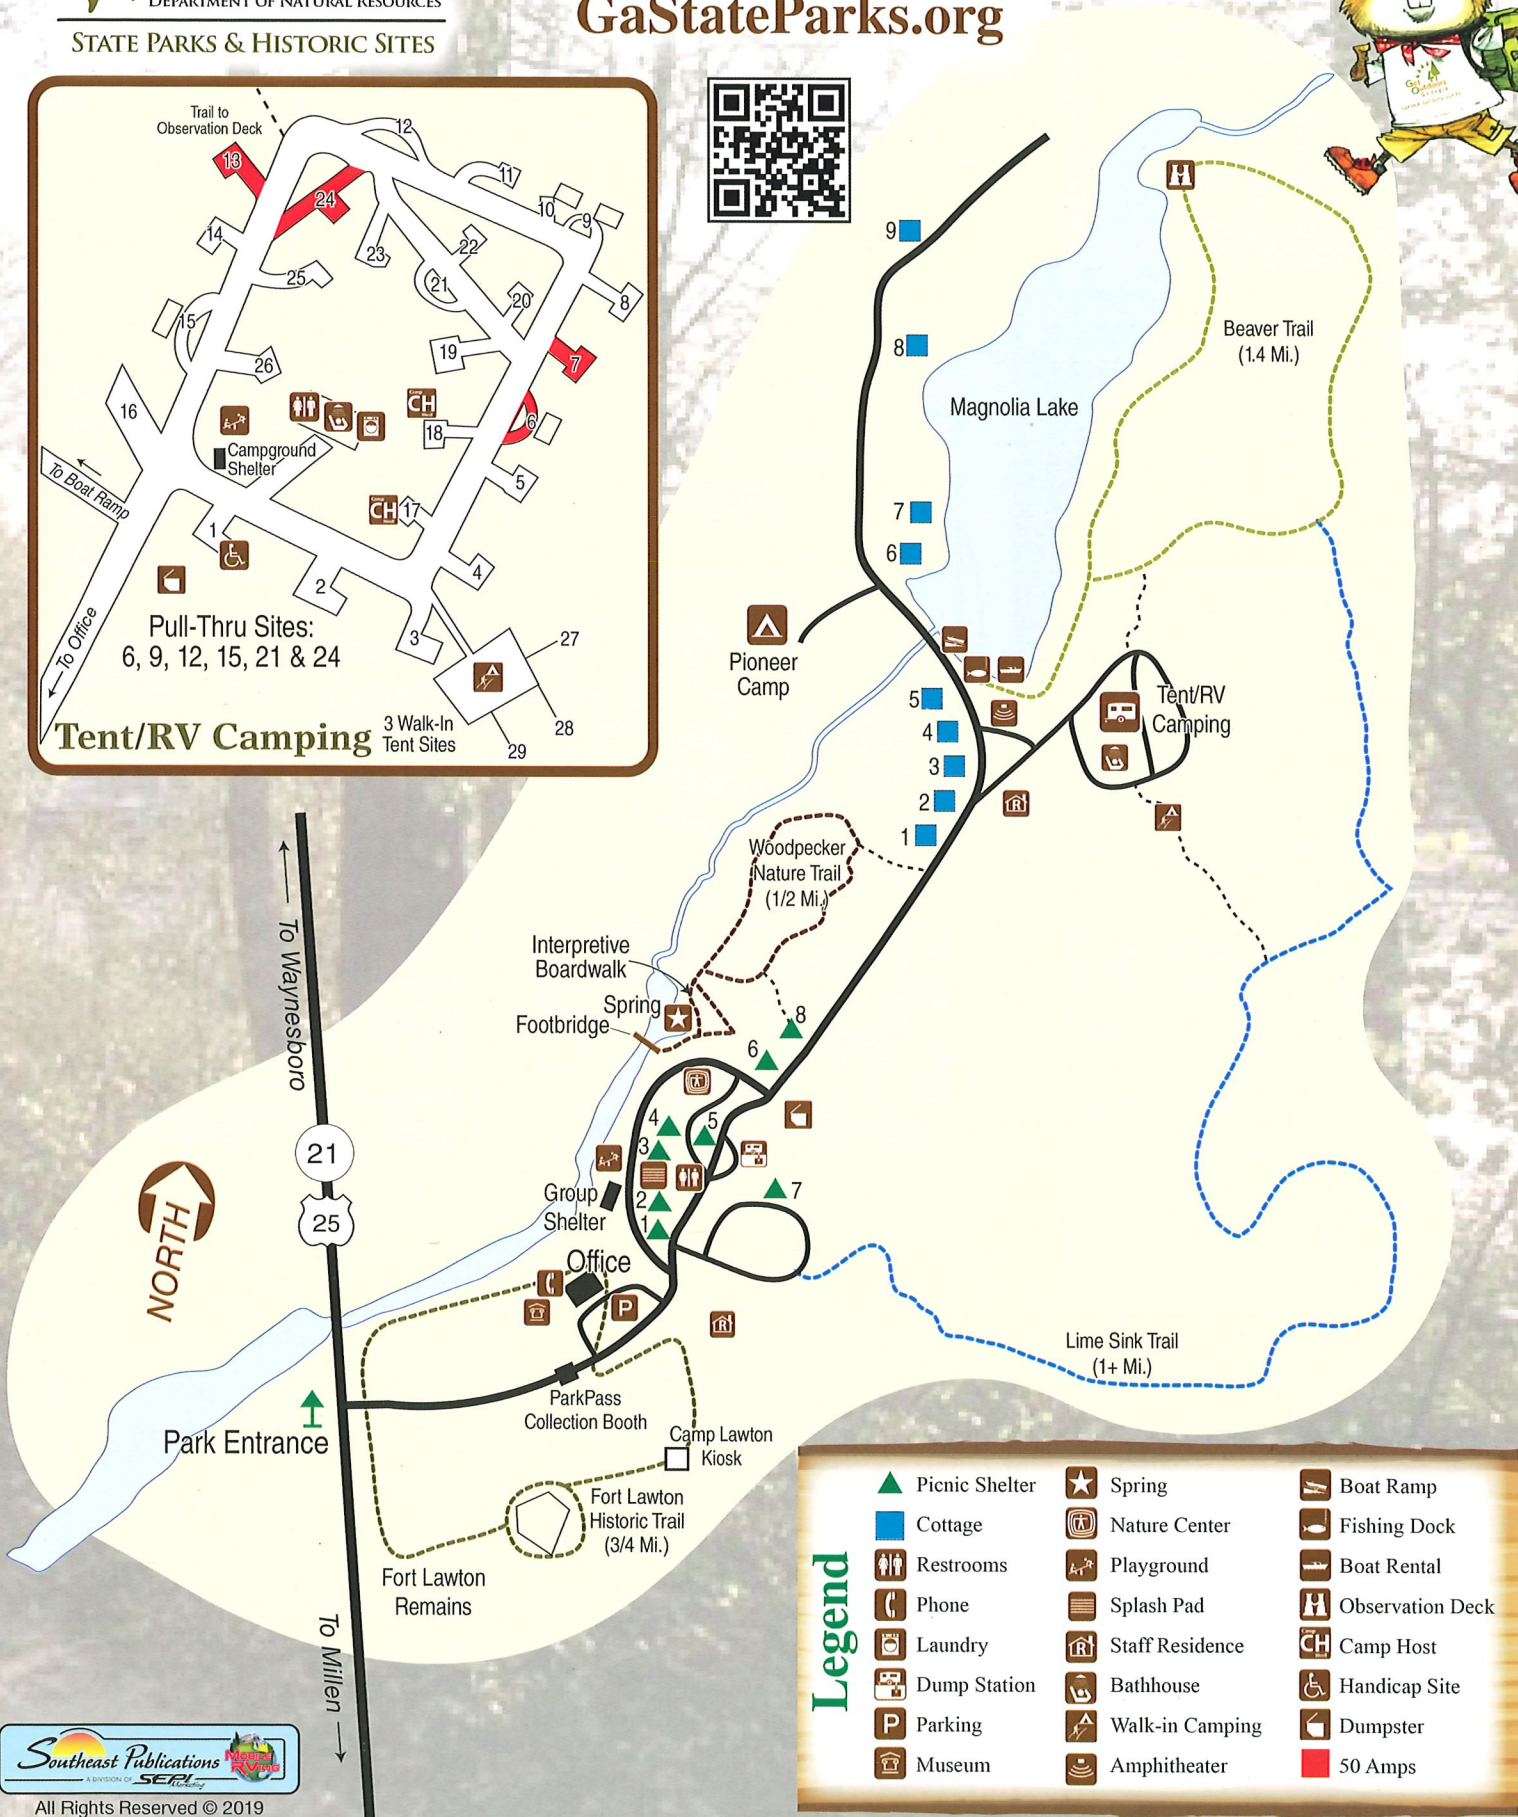

Magnolia Springs State Park

GEORGIA
DEPARTMENT OF NATURAL RESOURCES
STATE PARKS & HISTORIC SITES

(478) 982-1660
GaStateParks.org

Legend

Picnic Shelter	Spring	Boat Ramp
Cottage	Nature Center	Fishing Dock
Restrooms	Playground	Boat Rental
Phone	Splash Pad	Observation Deck
Laundry	Staff Residence	Camp Host
Dump Station	Bathhouse	Handicap Site
Parking	Walk-in Camping	Dumpster
Museum	Amphitheater	50 Amps