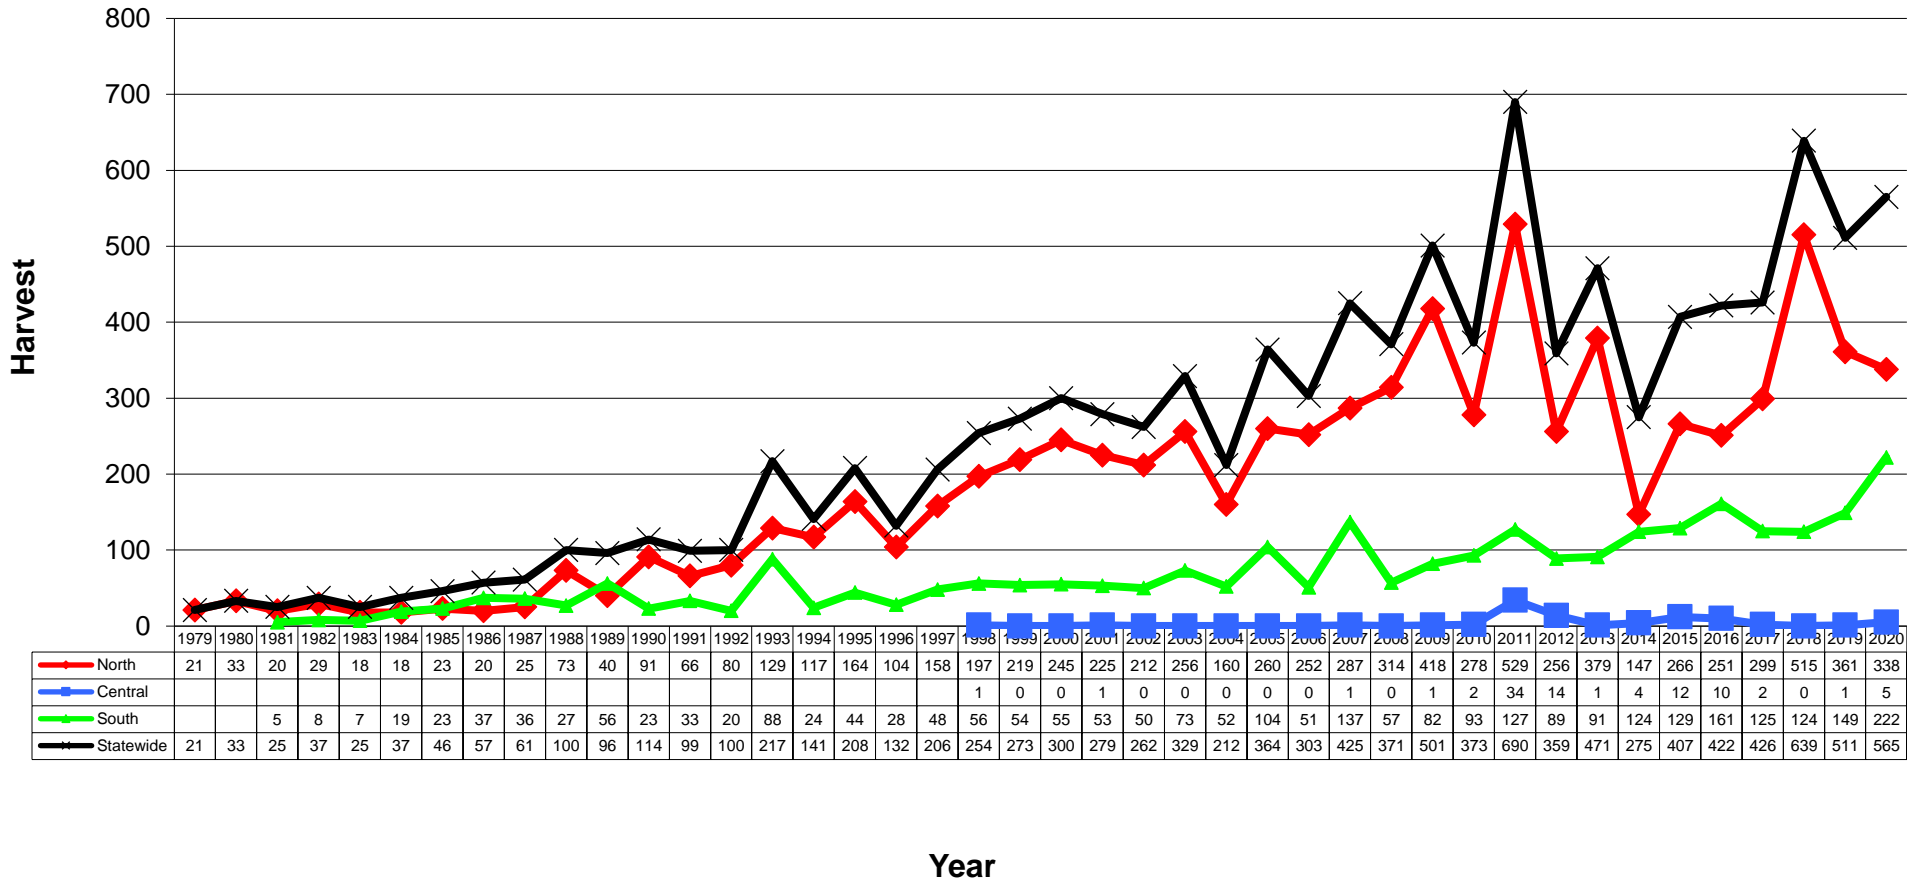

2020 NORTH GEORGIA BLACK BEAR HARVEST SUMMARY

COUNTY TOTALS: PRIVATE & NATIONAL FOREST LANDS OUTSIDE OF WMAs (65%) HARVEST

WMA TOTALS (35%)

County	Legal Harvest		Illegal Harvest		Harvest Total	Road-killed Bears			Total Mortality
	Female	Male	Female	Male		Female	Male	Unknown	
Banks	0	1			1				1
Barrow	0	0			0				0
Bartow	0	6			6				6
Carroll	0	0			0				0
Catoosa	0	0			0				0
Chattooga	0	0			0				0
Cherokee	0	2			2				2
Cobb	0	0			0	1	1		2
Dade	0	0			0				0
Dawson	18	15		1	34				34
Dekalb	0	0			0				0
Douglas	0	0			0				0
Fannin	4	5			9			1	10
Floyd	0	0			0				0
Forsyth	0	1			1				1
Franklin	0	0			0				0
Fulton	0	0			0				0
Gilmer	26	16	2		44	1	5		50
Gordon	0	3			3				3
Gwinnett	0	0			0				0
Habersham	6	11			17				17
Hall	0	0			0				0
Haralson	0	0			0				0
Hart	0	0			0				0
Jackson	0	0			0				0
Lumpkin	28	23			51			1	52
Madison	0	0			0				0
Murray	19	32			51				51
Paulding	0	0			0				0
Pickens	6	9			15	1	1	1	18
Polk	0	0			0				0
Rabun	6	12			18			1	19
Stephens	1	1			2				2
Towns	5	6			11				11
Union	9	12	1	1	23				23
Walker	1	2			3				3
Walton	0	0			0				0
White	26	26			52				52
Whitfield	0	0			0				0
County SubTotal	155	183	3	2	343	3	7	4	357

Sex	Harvest #	%
Females	158	46.1%
Males	185	53.9%

Method	Harvest #	%
Archery	61	17.8%
Crossbow	41	12.0%
Muzzleloader	5	1.5%
Firearm	236	68.8%

Live Weight (lbs)	Harvest %
≥ 500	0.0%
400-499	2.0%
300-399	8.0%
200-299	18.0%
100-199	59.0%
<99	13.0%
Avg. Female	144
Avg. Male	199

LEGAL HARVEST 338

ILLEGAL HARVEST 5

ROAD-KILLED BEARS 14

TOTAL MORTALITY 357

Georgia Bear Harvest (1979-2020)

North Central South Statewide